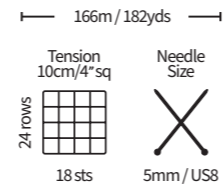

THE CROFT

Aran
100% Shetland Wool
100g Hanks