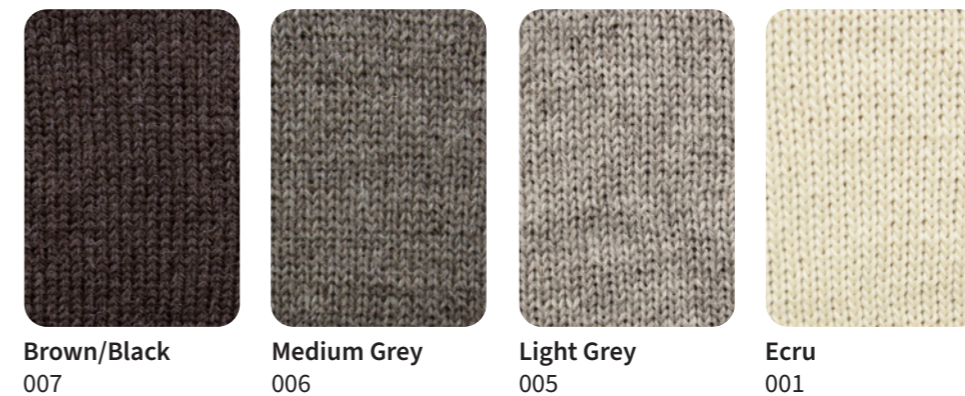

Aqua Green 705
Latte Brown 1135
Stormy Grey 373
Silver Grey 137
Natural Cream 010
Arctic White 011

Phantom Black 099
Tutti Frutti 914
Purple Rain 915
Summer Pinks 893
Prism Brights 894
Frosty Blues 892

Nista 348 **Greenbank** 404 **Sampfrey** 1153 **Graven** 1018 **Harkland** 226 **Challister** 1019

Burnside 690 **Sandvoe** 135 **Colsay** 212 **Cova** 450 **Lunnister** 099 **Langa** 010

THE CROFT

DK
100% Shetland Wool
100g Hanks

FLEECE

Bluefaced Leicester

DK
100% British Wool
100g Hanks

FLEECE

Bluefaced Leicester

Aran Roving
100% British Wool
100g Hanks

FLEECE

Jacob

DK
100% British Wool
100g Hanks

FLEECE

Bluefaced Leicester

Aran
100% British Wool
100g Hanks

FLEECE

Jacob

Aran
100% British Wool
100g Hanks

WEST YORKSHIRE SPINNERS