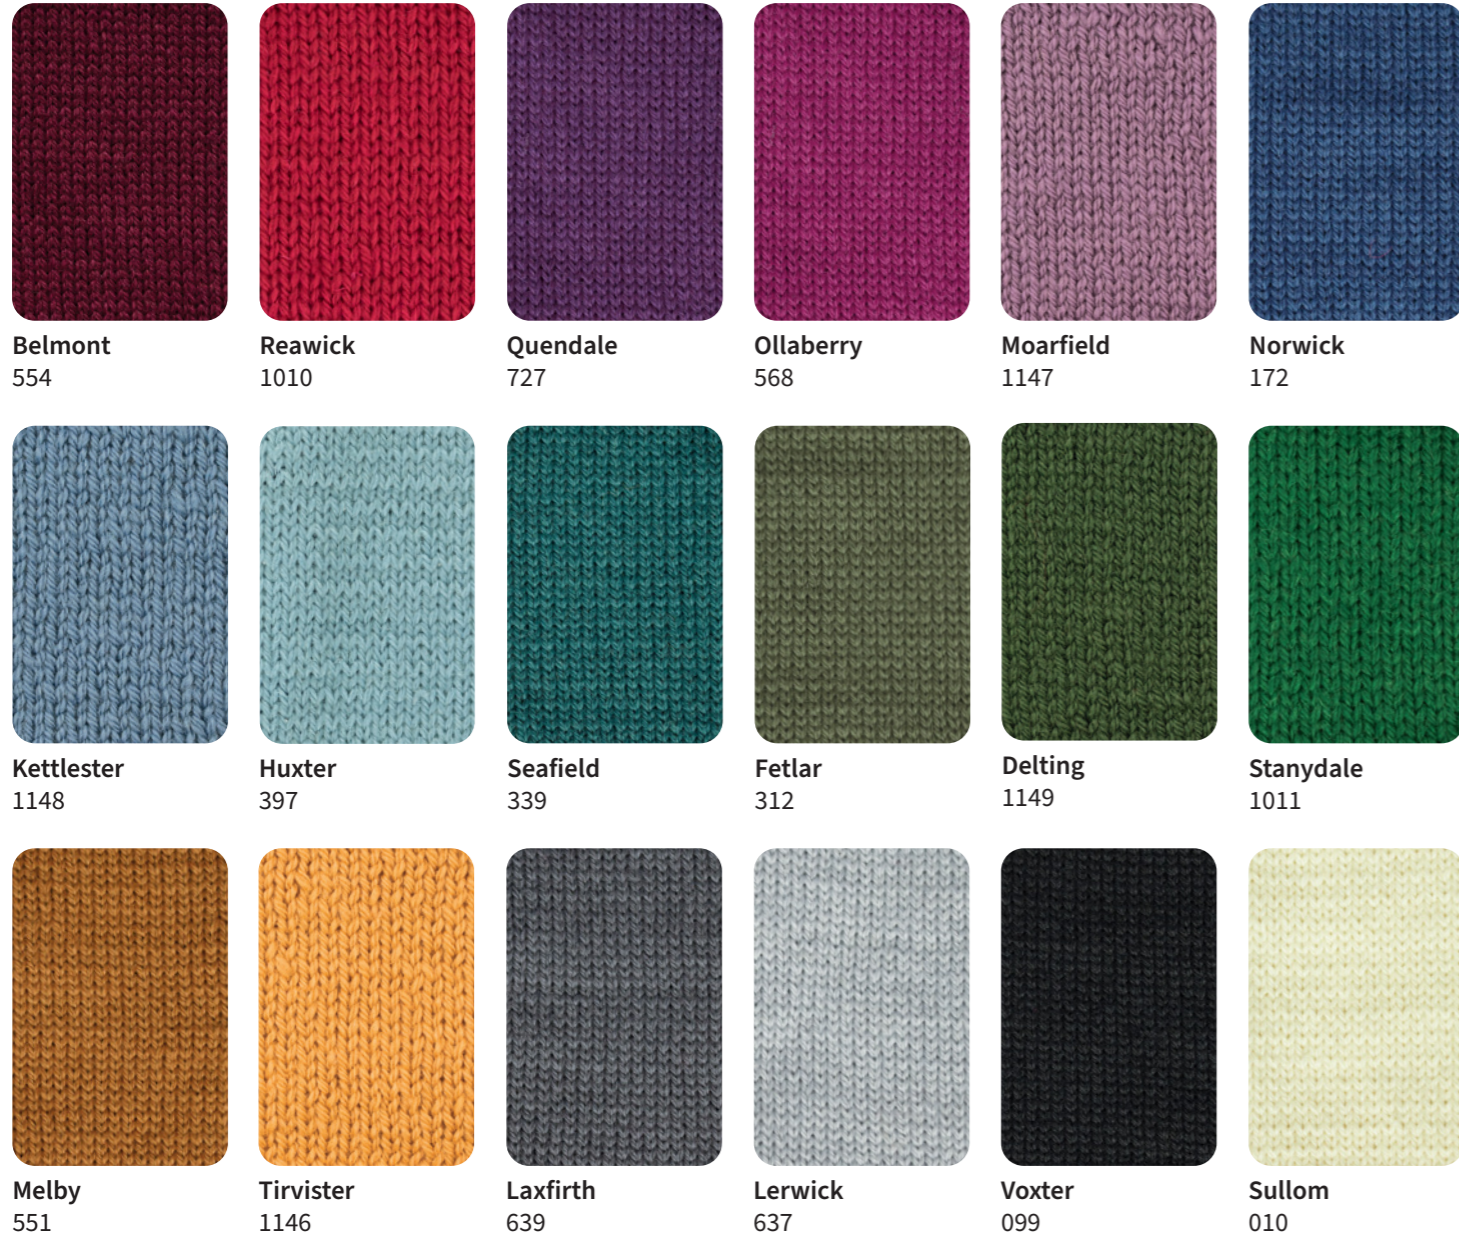

THE CROFT

Aran
100% Shetland Wool
100g Hanks

THE CROFT

Aran
100% Shetland Wool
100g Hanks