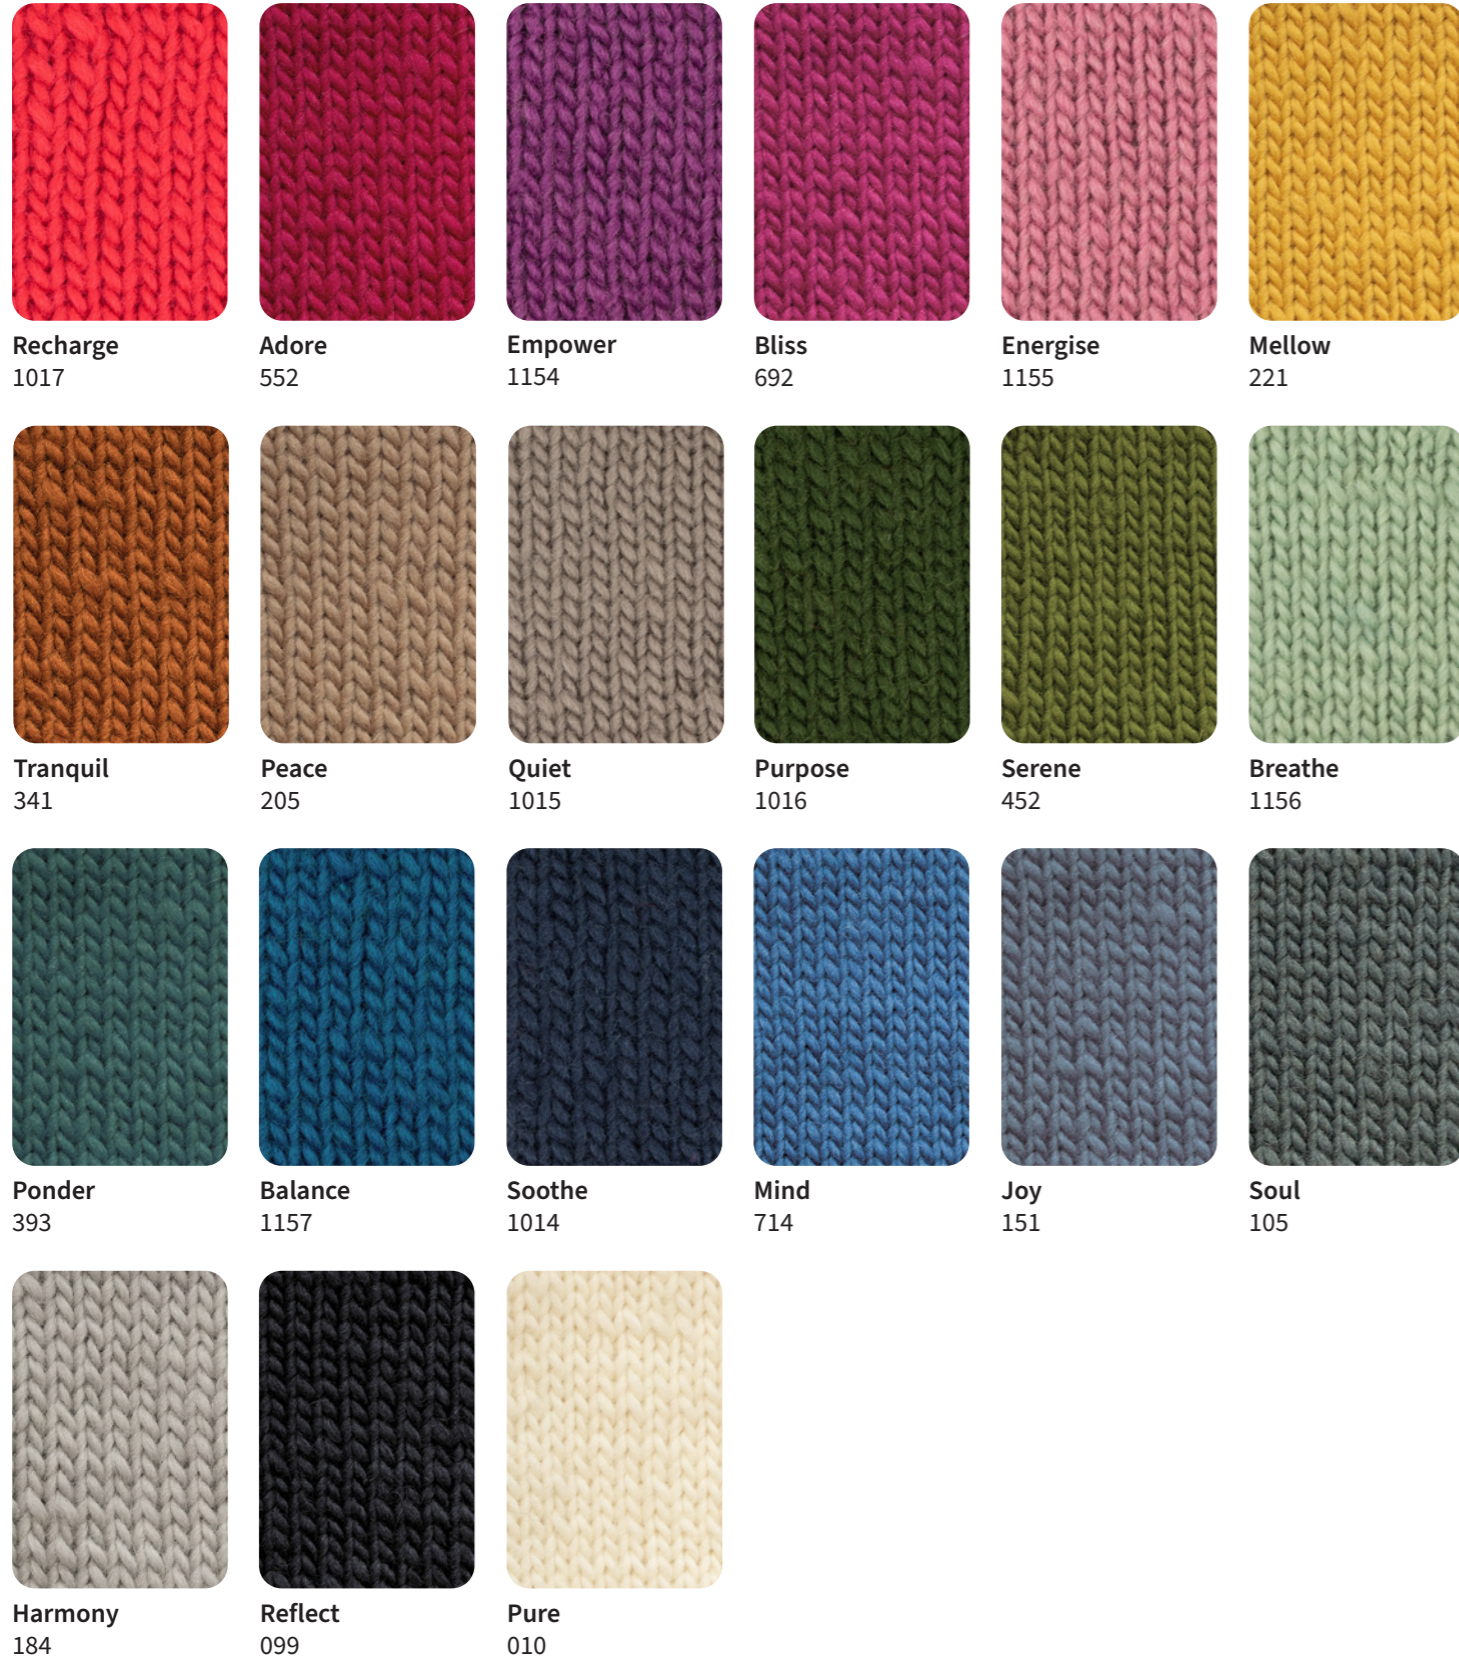

RE:TREAT

Chunky Roving

100% Bluefaced
Kerry Hill Wool

100g Balls