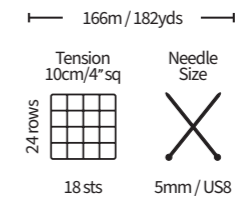

FLEECE

Jacob

Aran
100% British Wool
100g Hanks