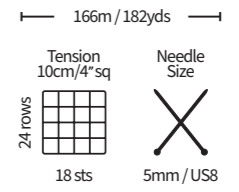

THE CROFT

Aran
100% Shetland Wool
100g Hanks