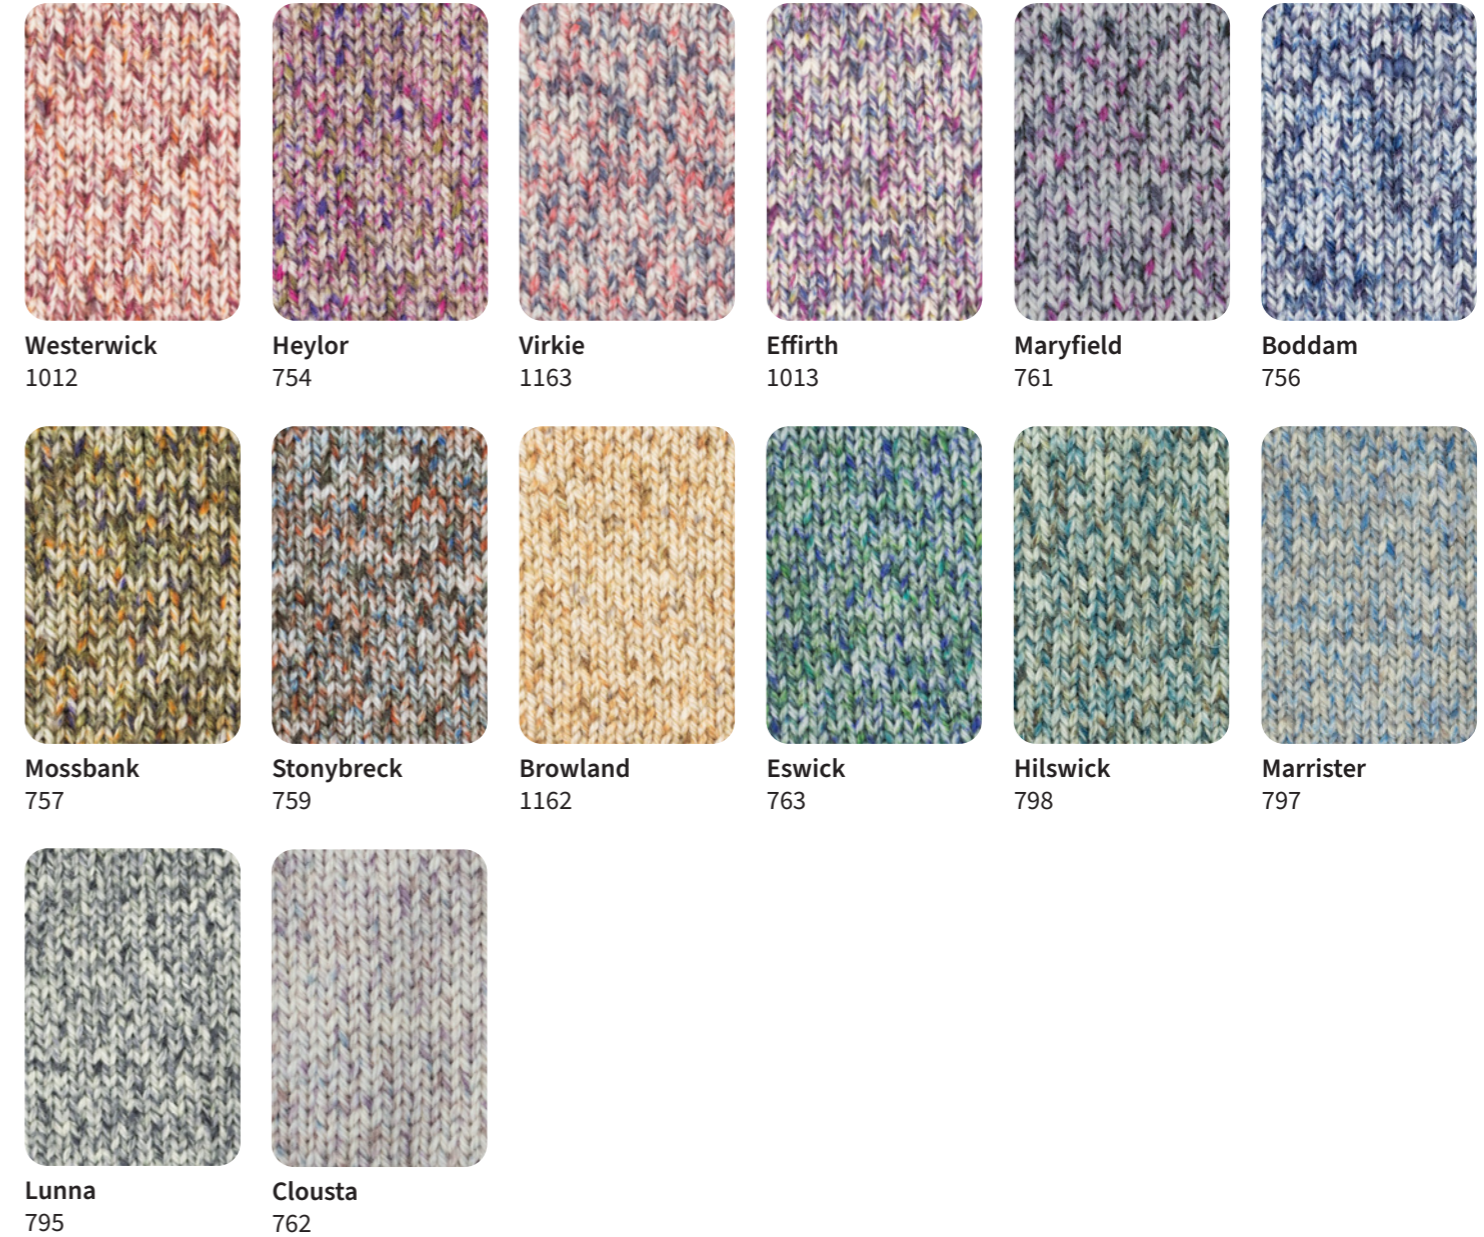

THE CROFT

Aran
100% Shetland Wool
100g Hanks

THE CROFT

Aran
100% Shetland Wool
100g Hanks