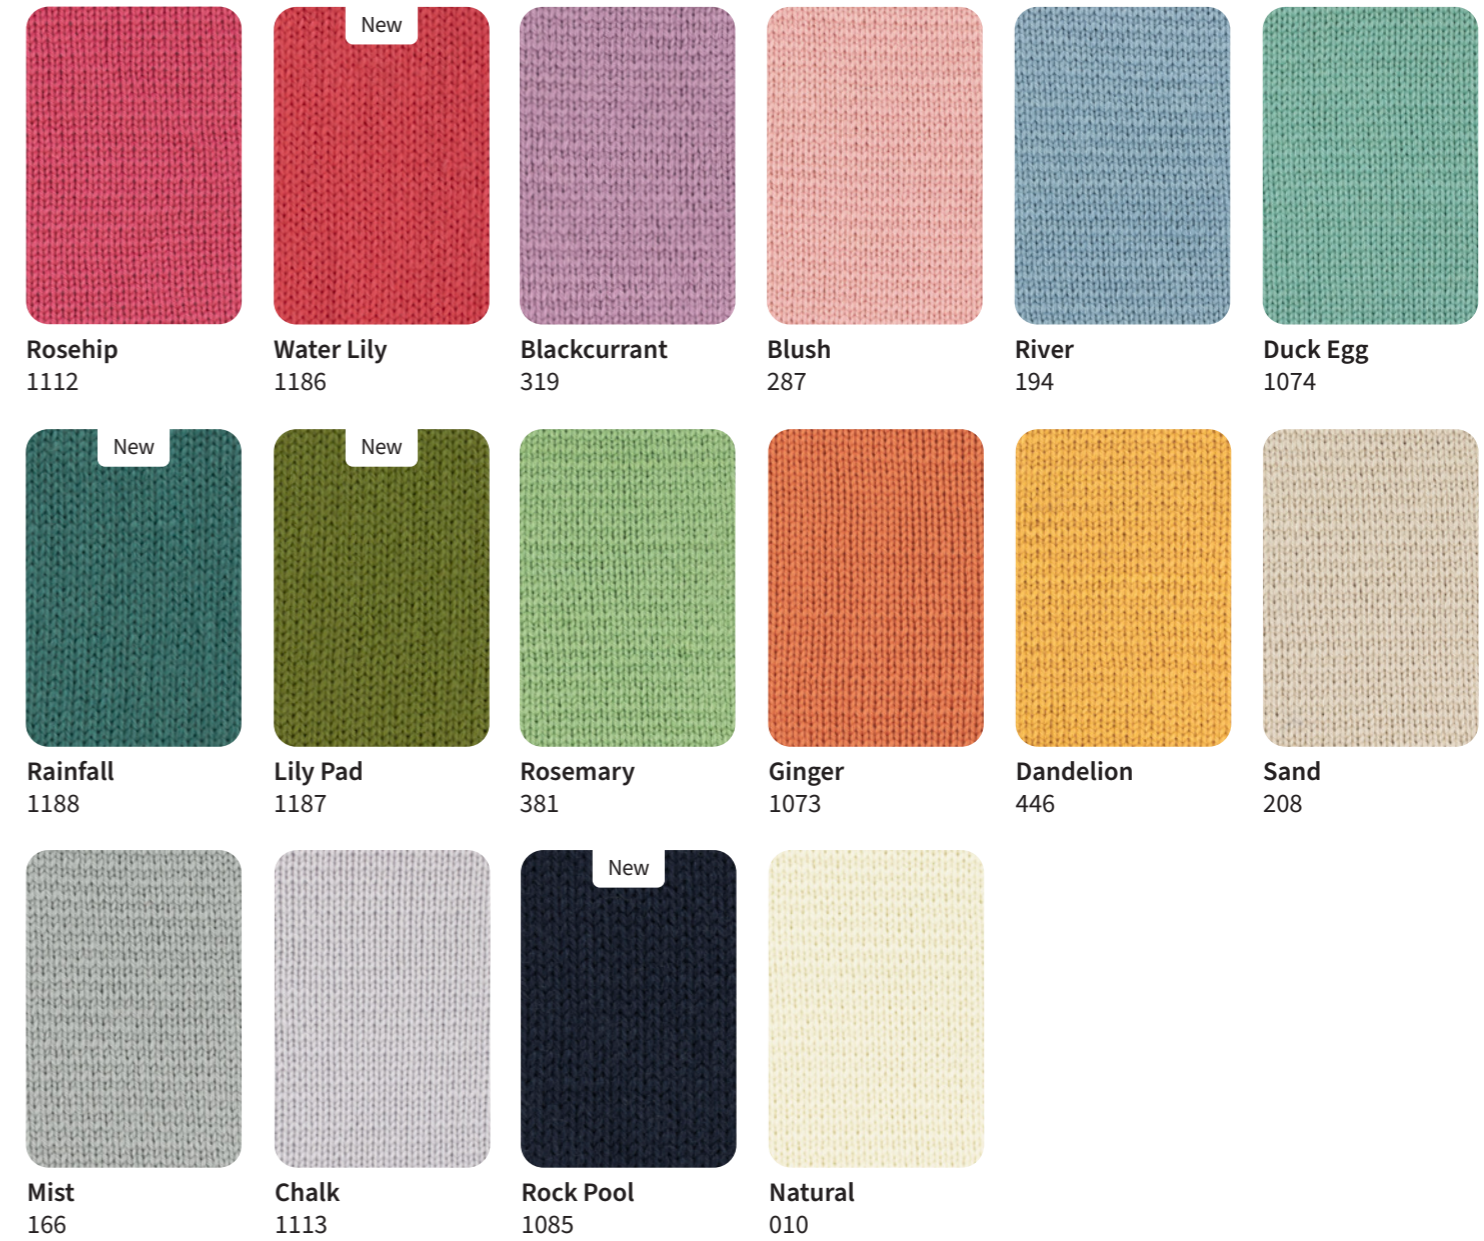

ColourLab Sock

DK
75% British Wool
25% Nylon
150g Balls

337m / 367yds
Tension 10cm/4"sq
28 rows
22 sts
Needle Size
4mm / US6

Pure

DK
100% Falkland Islands Wool
50g Balls

112m / 122yds
Tension 10cm/4"sq
28 rows
22 sts
Needle Size
4mm / US6