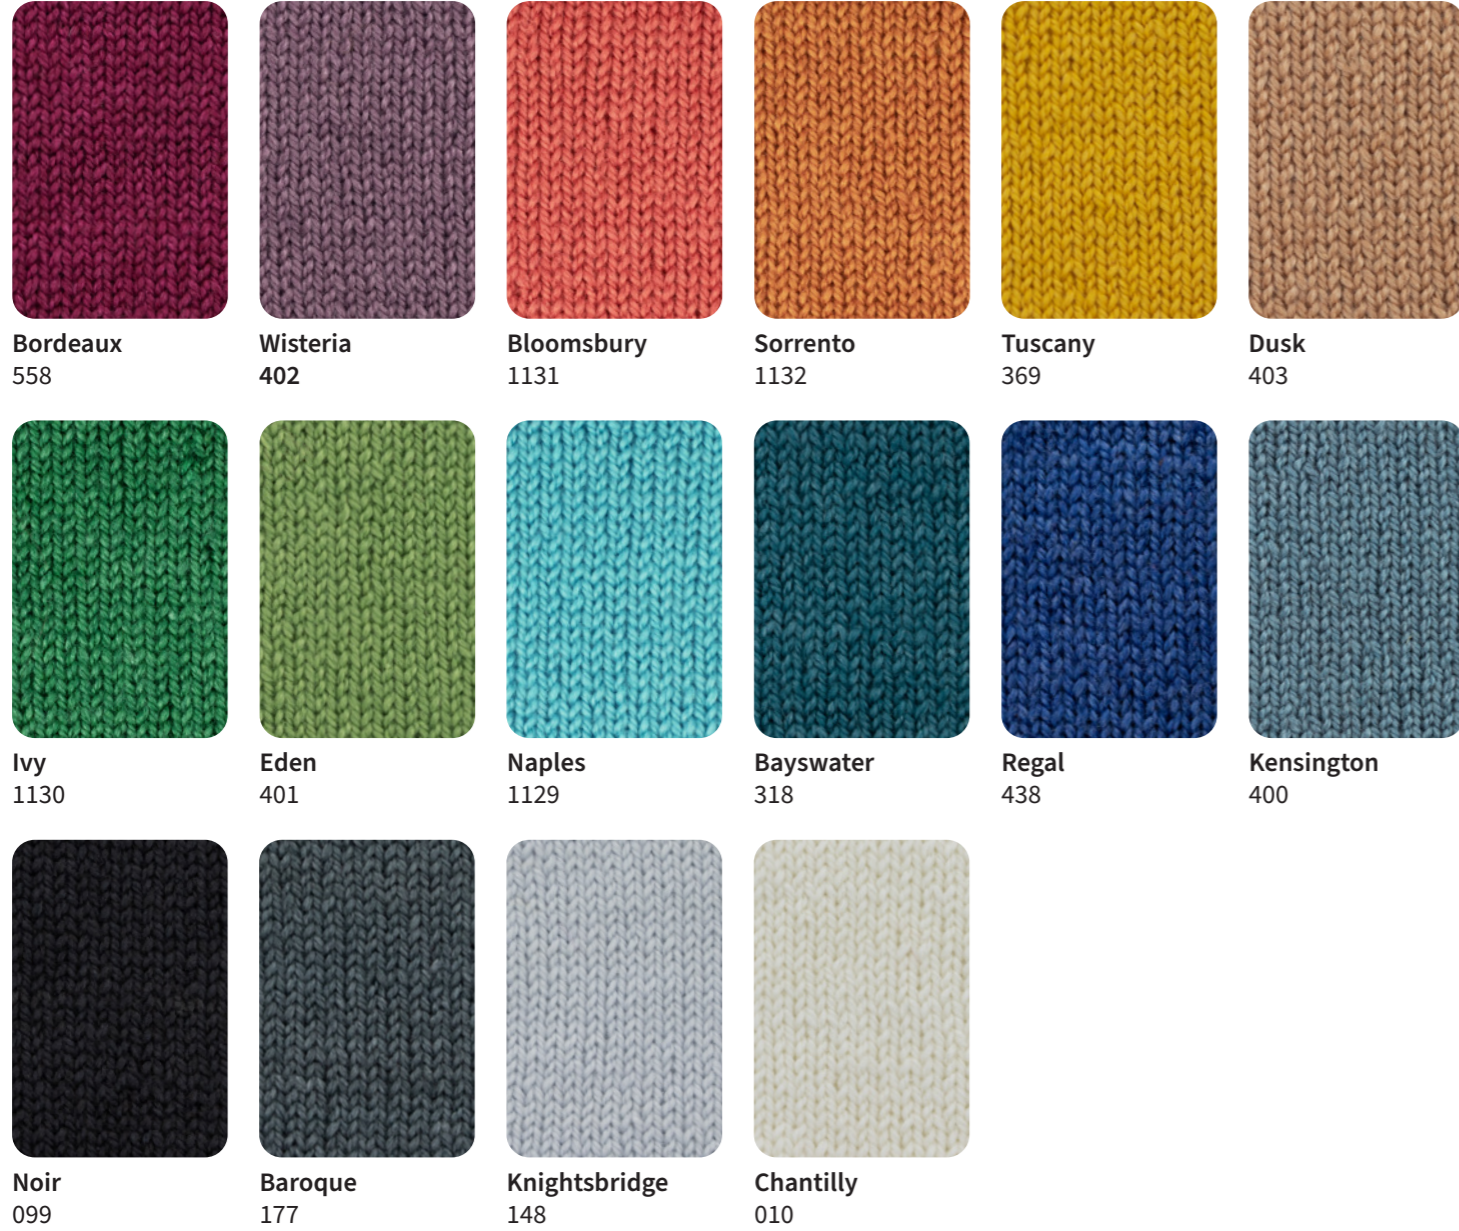

EXQUISITE

4ply
80% Falkland Islands Wool
20% Mulberry Silk
100g Hanks