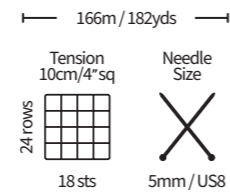

FLEECE

Bluefaced Leicester

Aran
100% British Wool
100g Hanks