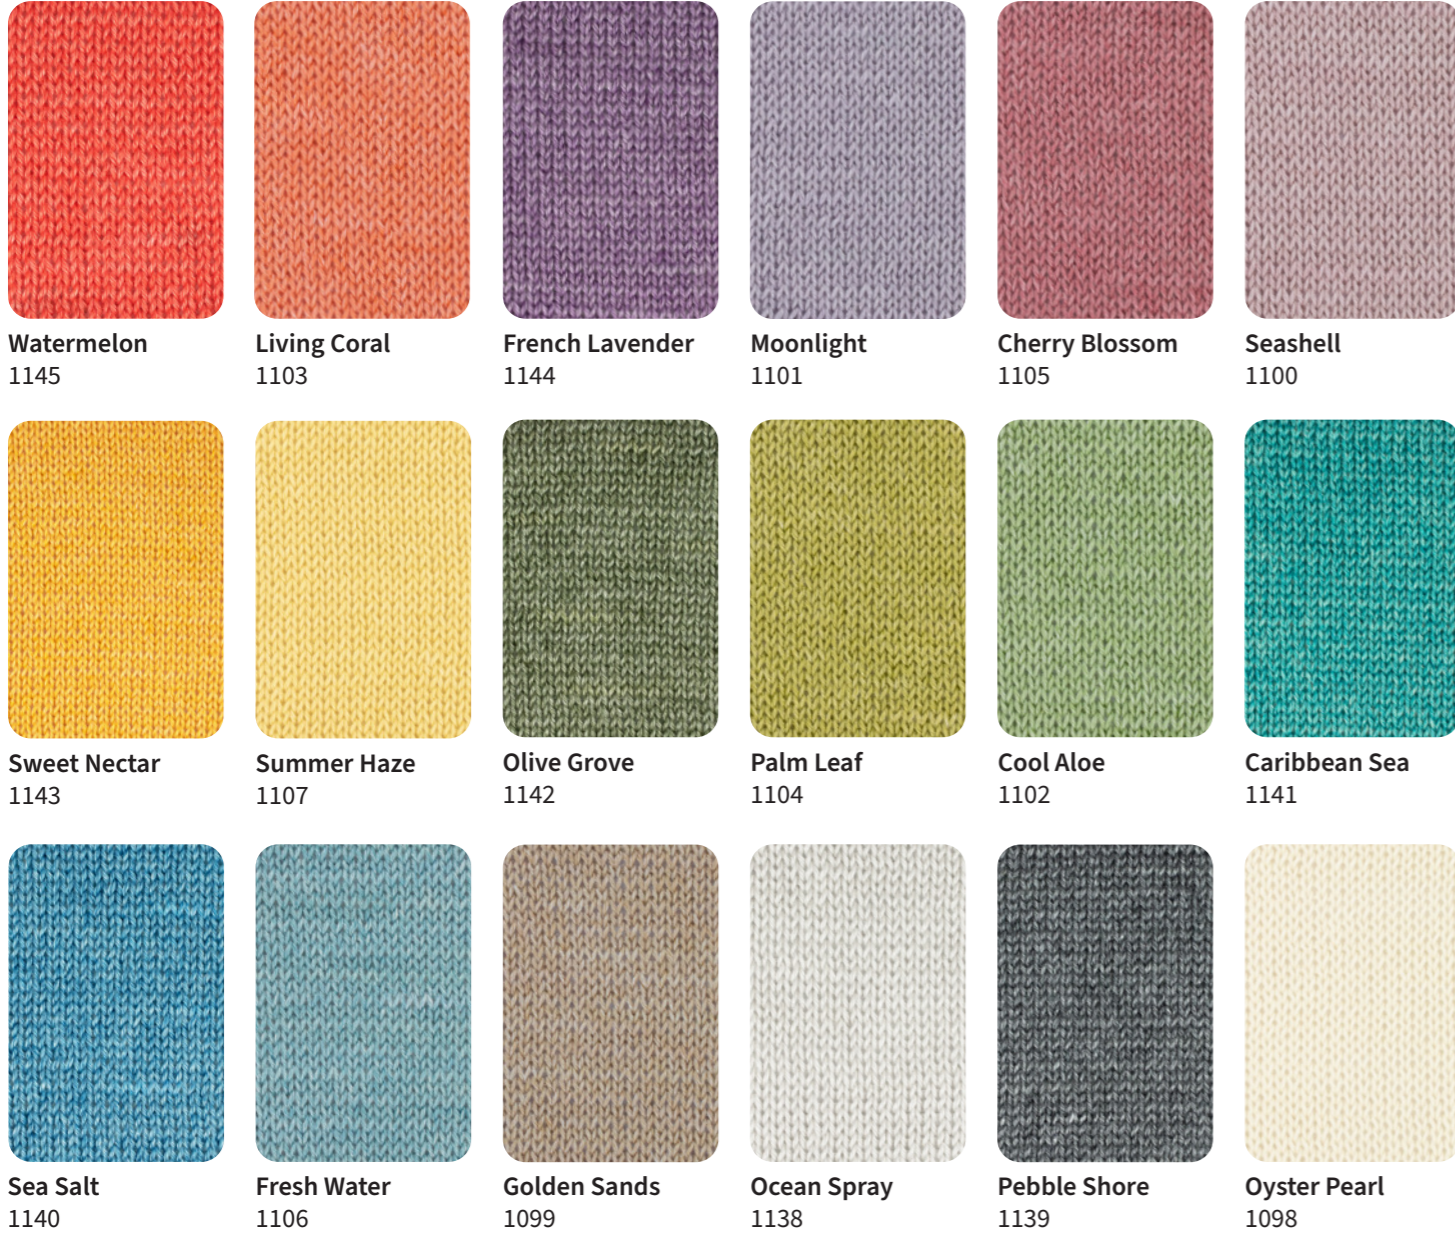

EXQUISITE

4ply
80% Falkland Islands Wool
20% Mulberry Silk
100g Hanks

EXQUISITE

Lace
80% Falkland Islands Wool
20% Mulberry Silk
100g Hanks

Signature

4ply
75% Wool / 25% Nylon
 Contains 35% Bluefaced Leicester
 100g Balls

Sunflower 1001 **Butterscotch** 240 **Spruce** 1006 **Chocolate Lime** 395 **Hydrangea** 335 **Cardamom** 351

Pacific 1007 **Blue Raspberry** 333 **Cobalt** 1005 **Blueberry Bonbon** 365 **Juniper** 157 **Cornflower** 325

Crimson Red 556
Very Berry 647
Perfectly Plum 362
Thistle Purple 717
Cerise Pink 539
Candy Pink 1133

Zesty Orange 476
Coral Crush 361
Citrus Yellow 229
Shamrock Green 1134
Bottle Green 363
Deep Teal 716

Aqua Green 705
Latte Brown 1135
Stormy Grey 373
Silver Grey 137
Natural Cream 010
Arctic White 011

Phantom Black 099
Tutti Frutti 914
Purple Rain 915
Summer Pinks 893
Prism Brights 894
Frosty Blues 892